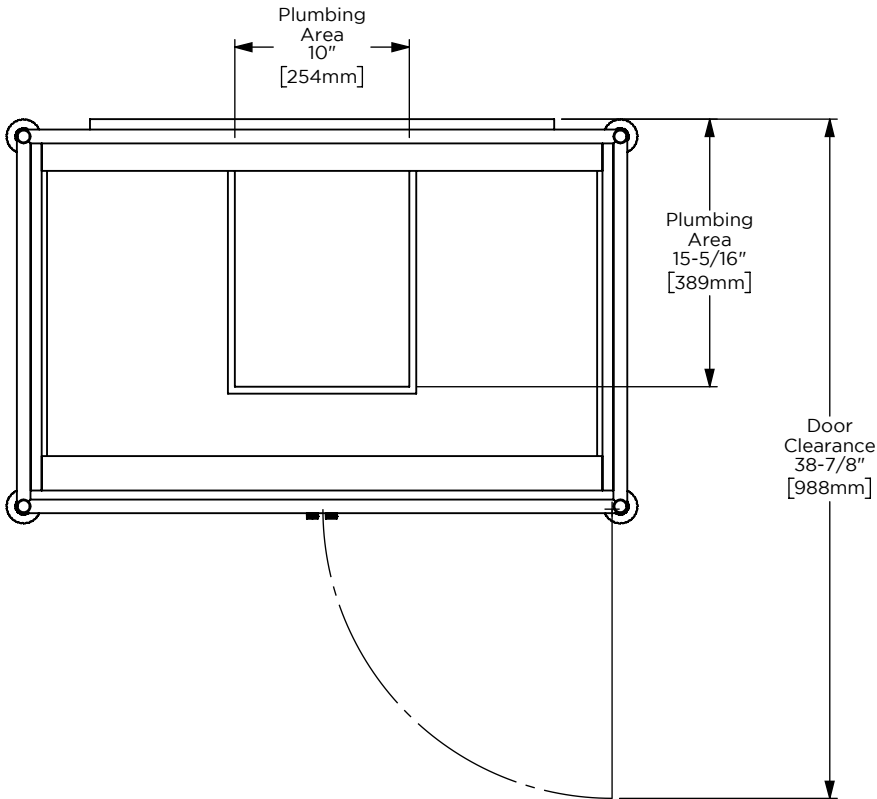

Features

- Fully welded and polished stainless steel frame
- Perforated stainless steel panel detailing
- Fluted metal knobs and feet
- Adjustable storage shelves

Materials & Construction

- Stainless steel frame, body, and legs
- Cabinet grade MDF internal side panels
- Full MDF back panel, no cutout
- Durable, moisture resistant polyurethane finish
- Soft close door hinges
- Solid brass hardware
- Adjustable leveling feet

Dimensions

Width: 36-1/8"
Height: 32-13/16"
Depth: 23-1/16"

Model Number Key

PRODUCT LINE	CATEGORY	COLLECTION	WIDTH	FINISH OPTIONS	OPTIONS
C = Craft Series	V = Vanity	MA = Mackey	36"	(See above)	(See above)

Mackey 36" Vanity CVMA36

Internal Construction