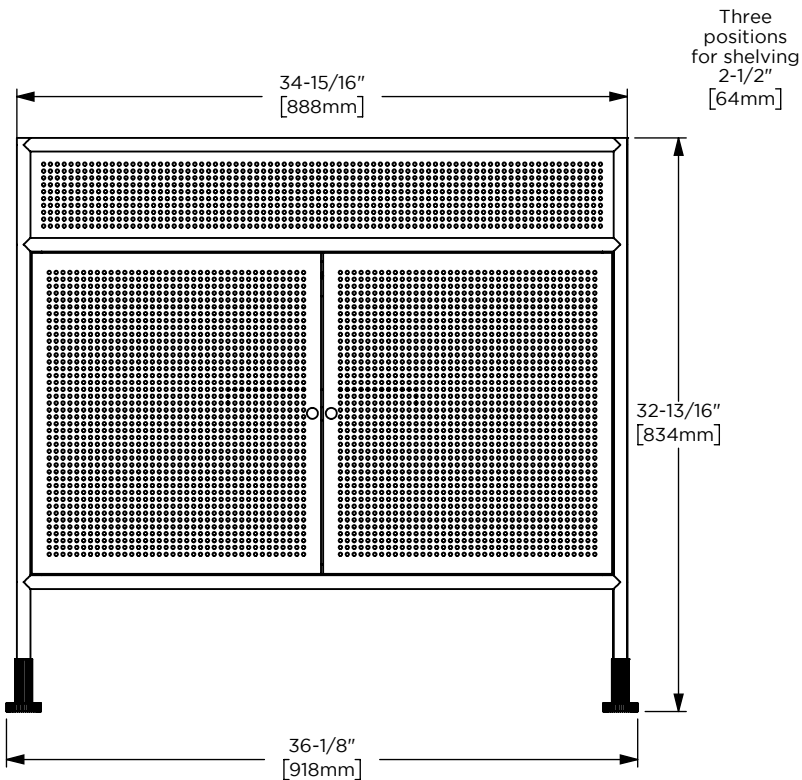

Internal Construction