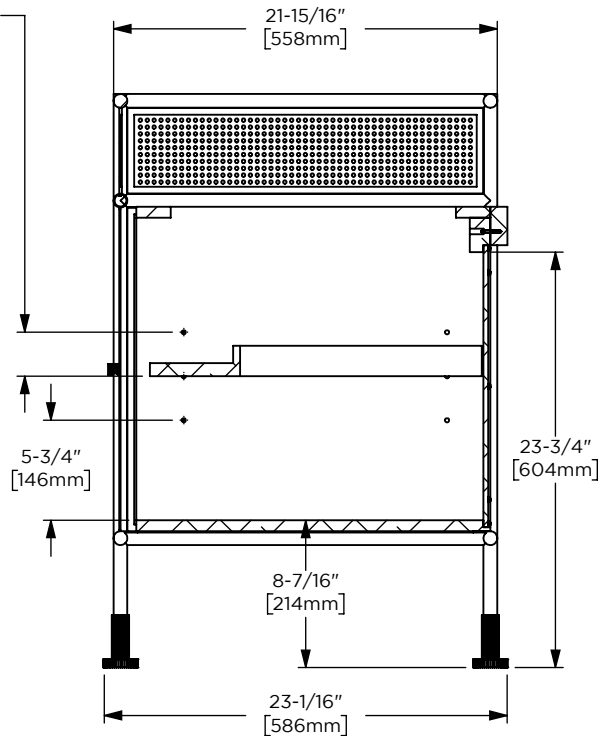

Features

- Fully welded and polished stainless steel frame
- Perforated stainless steel panel detailing
- Fluted metal knobs and feet
- Adjustable storage shelves

Materials & Construction

- Stainless steel frame, body, and legs
- Cabinet grade MDF internal side panels
- Full MDF back panel, no cutout
- Durable, moisture resistant polyurethane finish
- Soft close door hinges
- Solid brass hardware
- Adjustable leveling feet

Dimensions

Width: 36-1/8"
Height: 32-13/16"
Depth: 23-1/16"

Model Number Key

PRODUCT LINE	CATEGORY	COLLECTION	WIDTH	FINISH OPTIONS	OPTIONS
C = Craft Series	V = Vanity	MA = Mackey	36"	(See above)	(See above)

Mackey 36" Vanity CVMA36

Internal Construction