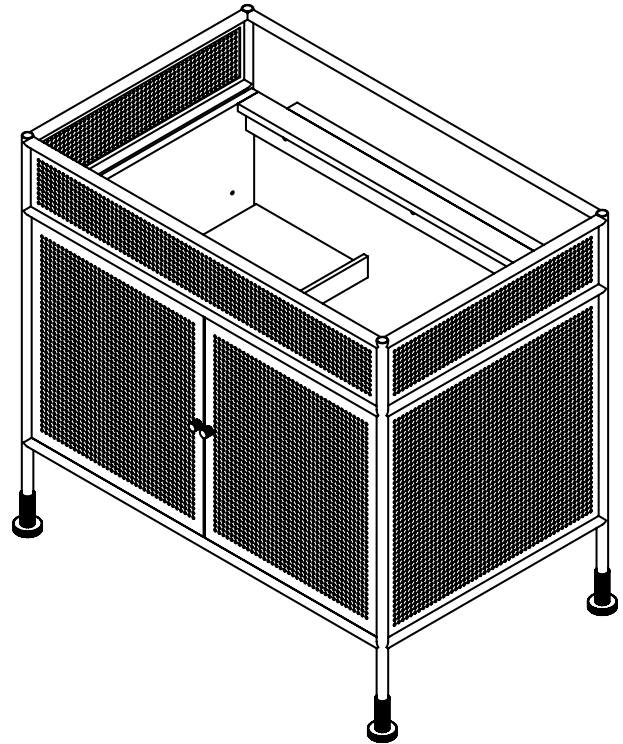

Features

- Fully welded and polished stainless steel frame
- Perforated stainless steel panel detailing
- Fluted metal knobs and feet
- Adjustable storage shelves

Materials & Construction

- Stainless steel frame, body, and legs
- Cabinet grade MDF internal side panels
- Full MDF back panel, no cutout
- Durable, moisture resistant polyurethane finish
- Soft close door hinges
- Solid brass hardware
- Adjustable leveling feet

Options

- Available in:
CVMA368788, Aged Brass paired with Antique Bronze
CVMA366968, Brushed Pewter paired with Iron Black
- Engineered stone tops available:
TA36UCO93-8CS2
TA36UCO95-8CS2
TA36UCO96-8CS2
TA36UCO97-8CS2
TA36UCO98-8CS2
TA36UCO99-8CS2
TA36UCO100-8CS2
TA36UCO101-8CS2
- Coordinating mirrors available
- Coordinating linen cabinet available

Dimensions

Width: 36-1/8"
Height: 32-13/16"
Depth: 23-1/16"

Model Number Key

PRODUCT LINE	CATEGORY	COLLECTION	WIDTH	FINISH OPTIONS	OPTIONS
C = Craft Series	V = Vanity	MA = Mackey	36"	(See above)	(See above)

Mackey 36" Vanity CVMA36

Internal Construction